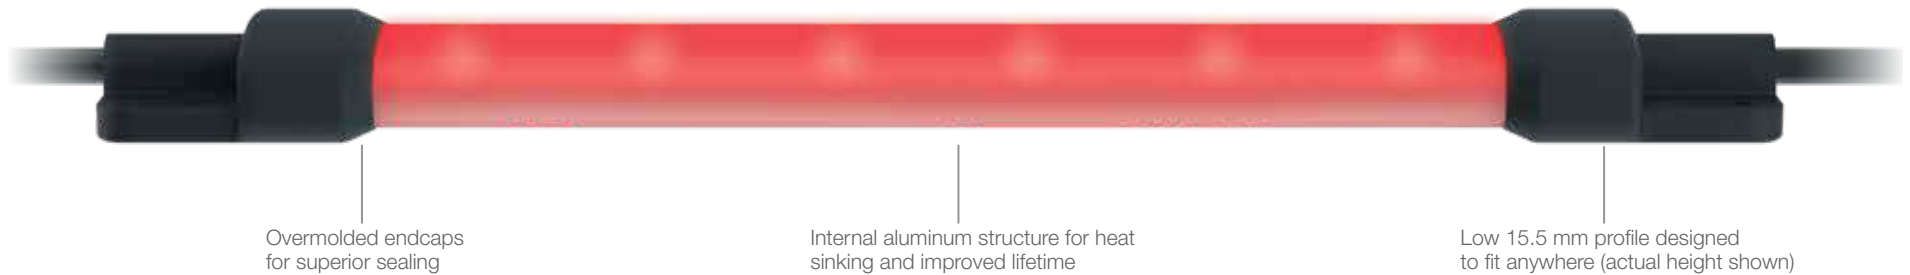

— Where You Need It

Dual-Color with EZ-STATUS®

- Models are available with two colors in one device
- Combine white illumination with colored indication
- Use two colors for status indication
- Amber LEDs available for photosensitive applications
- Slim, IP66, IP67 rated housing for industrial use
- Available in six lengths from 220 to 1200 mm
- Daisy chain power to multiple lights
- Optional snap clips for easy installation and repositioning

Illumination + Indication

- EZ-STATUS® combines illumination and multiple indication capabilities in a single device
- Promotes faster responses to status changes
- Improves ergonomics and limits wasted movement
- Reduces the risk of costly mistakes and accidents