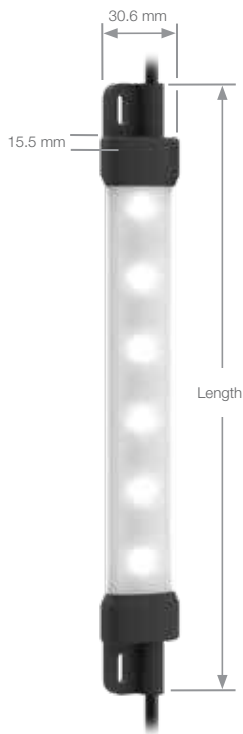

Single-Color Models

Family	Cascadable	Color	Length (mm)	Window	Construction	Connector
WLS15	X	DW	0360	D	S	C2
C = Cascadable X = Non Cascadable		DW = Daylight White WW = Warm White	0220 0640 0360 0920 0500 1200	D = Diffuse	S = Sealed (IP66, IP67)	C2 = 2 m Integral QP = 150 mm Integral Euro QD QS = 150 mm Integral cable with Deutsch DTM Models with a QD or Deutsch DTM connector require a mating cordset

Dual-Color Models

Family	Cascadable	Color 1	Color 2	Length (mm)	Window	Construction	Connector
WLS15	X	W	R	0360	D	S	C2
C = Cascadable X = Non Cascadable		W = Daylight White B = Blue G = Green	R = Red Y = Yellow A = Amber	0220 0640 0360 0920 0500 1200	D = Diffuse	S = Sealed (IP66, IP67)	C2 = 2 m Integral QP = 150 mm Integral Euro QD Models with a QD connector require a mating cordset

Color	Wavelength or Temperature	Lighted Length Lumens (Typical @ 25° C)					
		220 mm	360 mm	500 mm	640 mm	920 mm	1200 mm
Daylight White	5000K (±300K)	175	350	525	700	1050	1400
Warm White	3000K (±200K, -100K)	170	340	510	680	1020	1360
Green	525 nm	105	210	315	420	630	840
Red	625 nm	55	110	165	220	330	440
Yellow	580 nm	165	330	495	660	990	1320
Blue	470 nm	25	50	75	100	150	200
Amber	590 nm	55	110	165	220	330	440

Power
12 V dc or 24 V dc nominal
Absolute operational limits of 10 V dc to 15 V dc and 20 V dc to 27 V dc

Operating Conditions
Temperature: -40 to +60 °C
Storage Temperature: -40 to +70 °C

Construction
Housing: Polycarbonate Endcaps: Polyamide

Environmental Rating
Rated IEC IP66 and IEC IP67
Suitable for wet locations per UL 2108

Certifications