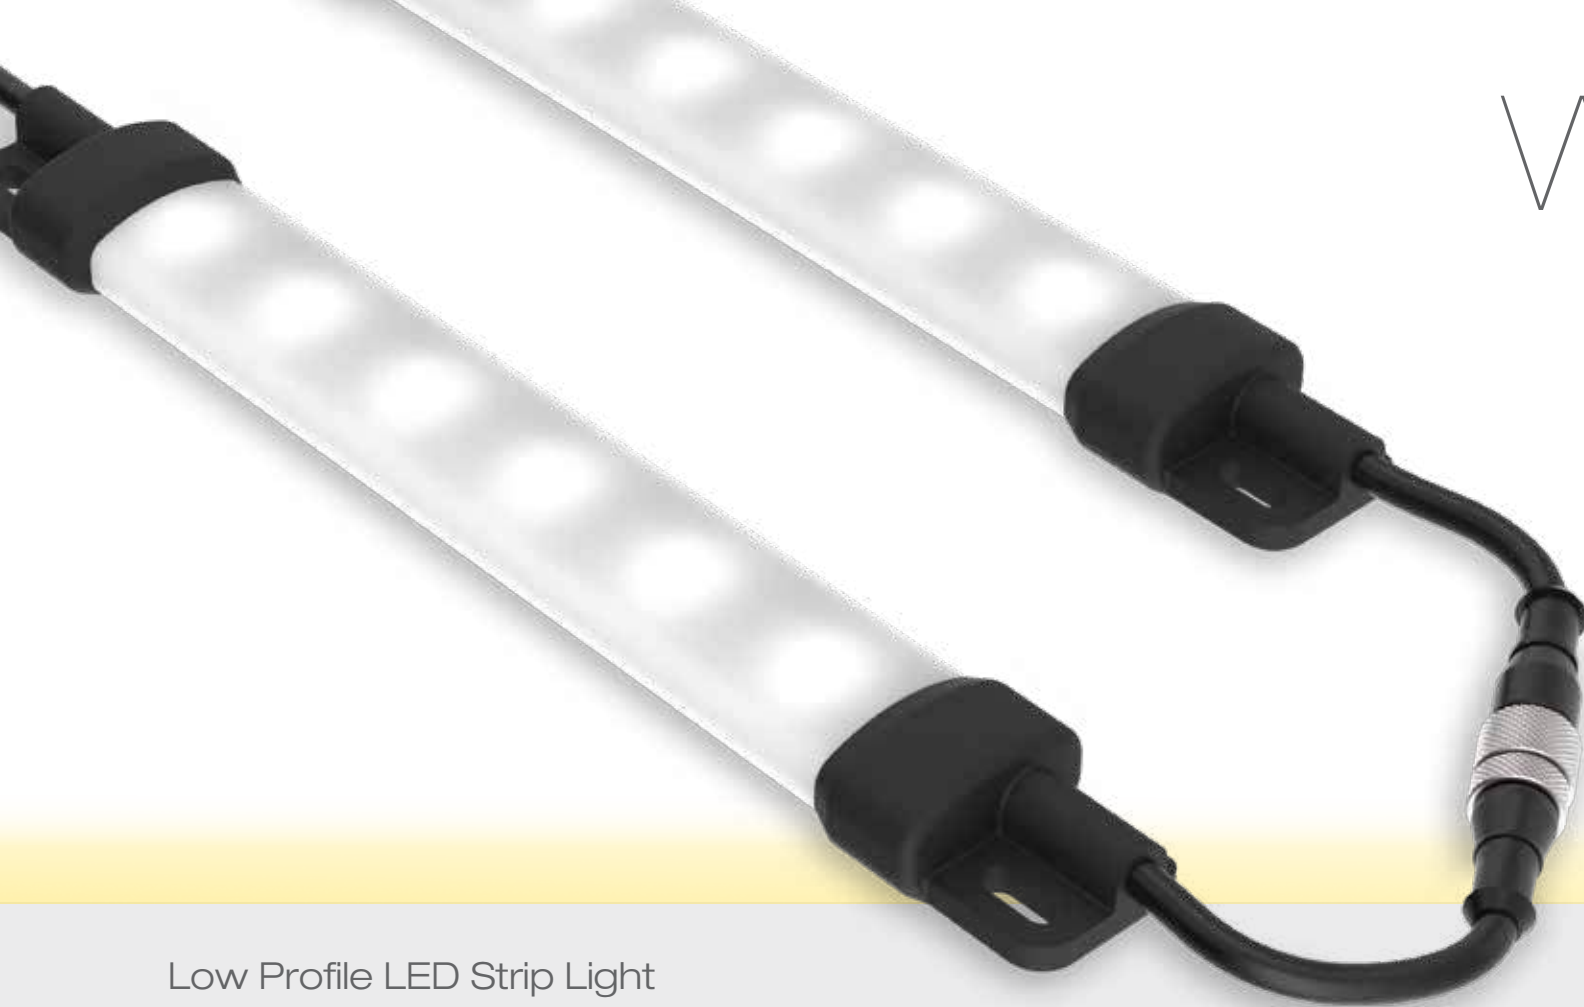

## Low Profile LED Strip Light

- Improves visibility, safety, and efficiency
- 15 mm low profile fits in tight spaces that other lights cannot
- Installs in minutes without impacting existing application framework
- Professional quality and certified product
- EZ-STATUS® models combine illumination and indication

# Professional, Low-Profile LED Lighting —

## Single Color

- Improve worker performance by lighting under shelves, inside doors, above bins, and in cabinets
- Cascade models require only a single electrical installation
- Setup is quick and easy with simple mounting options, reducing time spent on installation
- Doubles as a detachable concentrated light source for troubleshooting assistance
- Rugged and industrial construction prevents breakage and potential product contamination
- 50,000 hour L70 LEDs ensure long life and minimize maintenance

## Dual-Color with EZ-STATUS®

- Models are available with two colors in one device
- Combine white illumination with colored indication
- Use two colors for status indication
- Amber LEDs available for photosensitive applications
- Slim, IP66, IP67 rated housing for industrial use
- Available in six lengths from 220 to 1200 mm
- Daisy chain power to multiple lights
- Optional snap clips for easy installation and repositioning