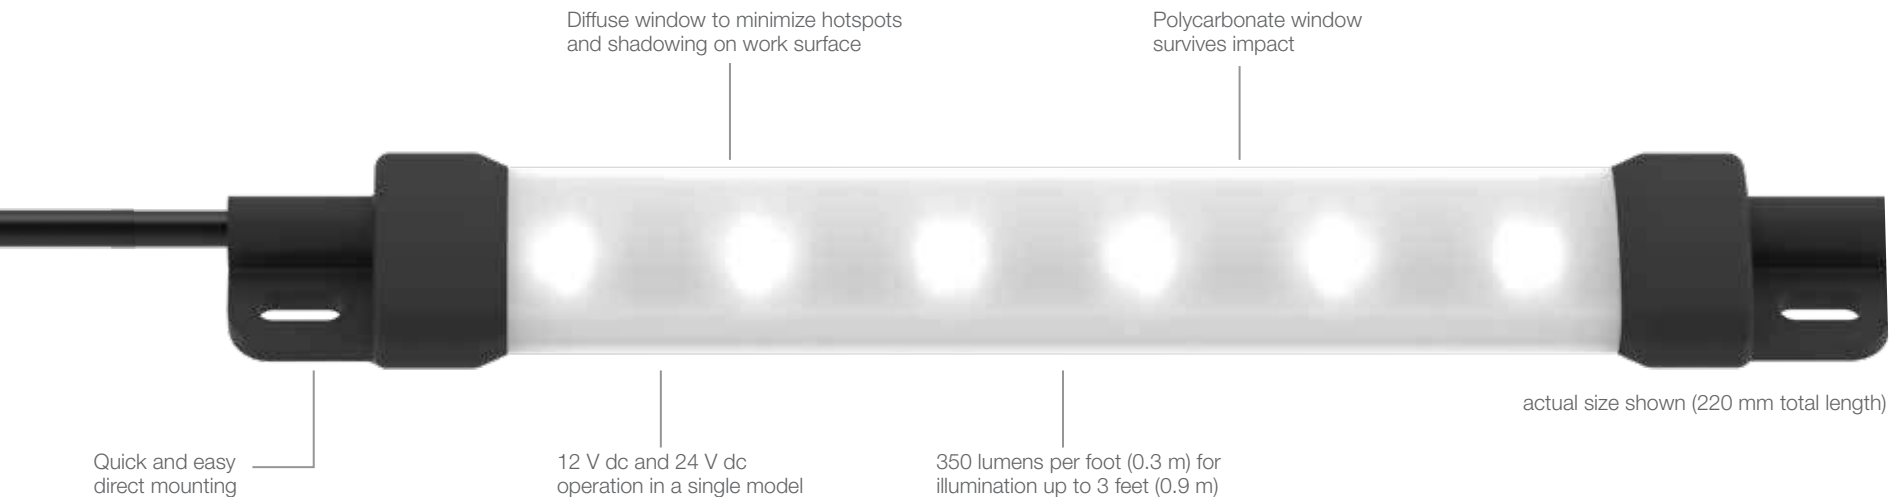

## Low Profile LED Strip Light

- Improves visibility, safety, and efficiency
- 15 mm low profile fits in tight spaces that other lights cannot
- Installs in minutes without impacting existing application framework
- Professional quality and certified product
- EZ-STATUS® models combine illumination and indication

## Single Color

- Improve worker performance by lighting under shelves, inside doors, above bins, and in cabinets
- Cascade models require only a single electrical installation
- Setup is quick and easy with simple mounting options, reducing time spent on installation
- Doubles as a detachable concentrated light source for troubleshooting assistance
- Rugged and industrial construction prevents breakage and potential product contamination
- 50,000 hour L70 LEDs ensure long life and minimize maintenance

## Dual-Color with EZ-STATUS®

- Models are available with two colors in one device
- Combine white illumination with colored indication
- Use two colors for status indication
- Amber LEDs available for photosensitive applications
- Slim, IP66, IP67 rated housing for industrial use
- Available in six lengths from 220 to 1200 mm
- Daisy chain power to multiple lights
- Optional snap clips for easy installation and repositioning

<b>Euro-Style</b> Straight connector models listed; for right-angle, add RA to the end of the model number (example, MQDC-406RA)	<b>4-Pin</b> MQDC-406 2 m (6.5') MQDC-415 5 m (15') MQDC-430 9 m (30')	<b>Euro-Style QD</b> Double-ended	<b>4-Pin</b> Straight/Straight MQDEC-403SS 0.91 m (3') MQDEC-412SS 3 m (12') MQDEC-430SS 9 m (30')	<b>4-Pin</b> Straight/Right-Angle MQDEC-403RS 0.91 m (3') MQDEC-412RS 3 m (12') MQDEC-430RS 9 m (30')
	<b>Deutsch</b> Single-ended cordset with straight connectors for single-colored models		<b>2-Pin</b> DTMC-206 2 m (6') DTMC-215 5 m (15') DTMC-230 9 m (30')	<b>Deutsch</b> Double-ended cordset with straight connectors